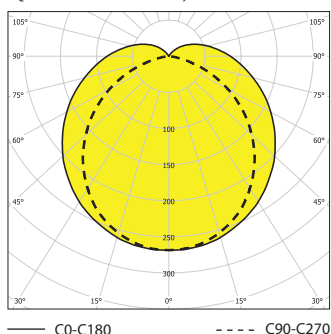

AQUA-70-Ex-LED

IP 68

Применение: внутренние и внешние просторы с опасностью взрыва горючих газов и испарений – Зона 1, 2 и просторы с опасностью взрыва горючих пылей – Зона 21, 22. Светильники утверждены в FTZU Ostrava – Radvanice (сертификат FTZU 17 ATEX 0052X).

Дроссель: ЭПРА 110-254 V, 50-60 Hz AC
ЭПРА 220-250 V, 0Hz DC

Корпус: пластиковая прозрачная труба диаметром 70мм (4мм толщиной прозрачный PC)

Система крепления: прямая установка на основу со специальными обоймами, завешивание с подвесками или завешивание с петлями.

Подключение: WAGOR Ex клеммная колодка, макс.сечение проводов 4,0 мм²

Стандартные принадлежности: 1 x кабельный вывод, 1 x уплотнительная заглушка

Срок работы – LED: L80B10 ta40 – 70 000ч
L70B10 ta40 – 100 000ч

По заказу: 1F – однофазное соединение
NANO – охрана светильников слоем NANO (водоустойчивые, маслоустойчивые, антибактериальные свойства 4000K, 6000K)

		Td/A	(lm)*	(W)**	АвВС (mm)
- t_a -20°C ≤ t_a ≤ +55°C					
084011	AQUA-70-Ex-LED-D-2500-118-4K	4000	2389	29	1144 x 425x 65
084012	AQUA-70-Ex-LED-D-5000-136-4K	4000	4421	52	1755 x 478x 65
084015	AQUA-70-Ex-LED-WOD-2500-118-4K	4000	2389	29	1144 x 425x 65
084016	AQUA-70-Ex-LED-WOD-5000-136-4K	4000	4421	52	1755 x 478x 65

- специальное оснащение

008060	Кабельный ввод Ex M20x1,5
008097	Гайка для кабельного ввода WISKA EMUG 20 M20x1,5
008090	Заглушка для Ex M20x1,5
007047N	Плоский уплотняющий кружок EPDM 27x18x1,5 mm
053630	Обойма AQUA-70 светло-серая (1 шт)
053629	Обойма AQUA-70 темно-серая (1 шт)
053627	Обойма AQUA-70 нерж. (1 шт)

(lm)* - световой поток, (W)** - мощность

Использование светильников в среде с опасностью взрыва